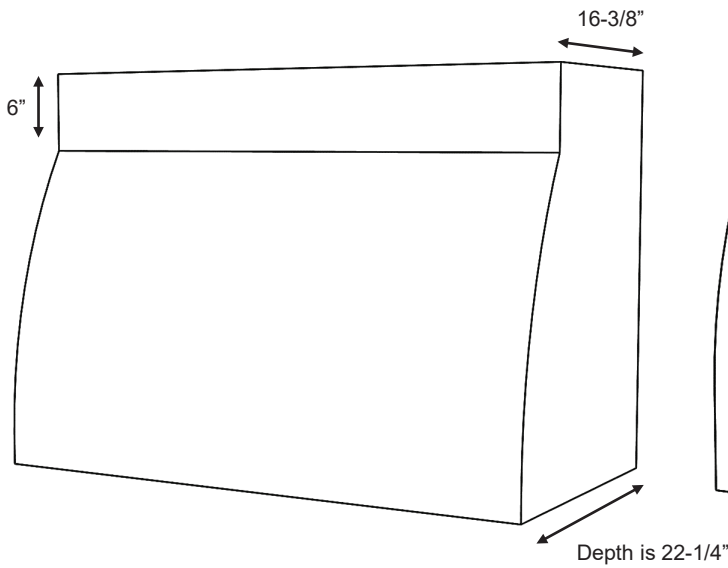

NEW

COMING SUMMER 2024

FOR OVERALL HEIGHTS: 36" – 60"

FOR OVERALL HEIGHT: 30"

ER400 Series Hood, 42 x 30 (ER400)

ER400 Series Hood, 42 x 48 (ER400)

ER400 Series

Standard Widths	30, 36, 42, 48, 54, 60 (Reduced widths available)
Standard Heights	30, 36, 42, 48, 54, 60 (Reduced heights available)
Removable Options	Not available
Available Options	Hardwood Battens (See batten options page)
Ventilation	Hood will be same width as available vent width. Example: To use a 36" vent model, the hood should be a minimum of 36" wide.
Grain Direction	Vertical

Standard Heights: 30, 36, 42, 48, 54, 60

NEW

COMING SUMMER 2024

ER400

ER400 30

ER400 36

ER400 42

ER400 48

ER400 54*

ER400 60*

** Hoods over 48" Wide have a maximum height of 48"*