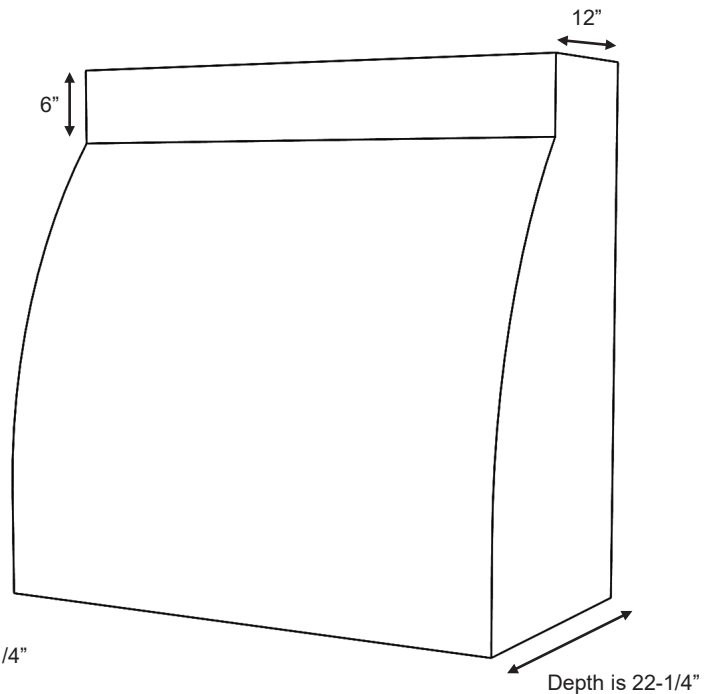

NEW

COMING SUMMER 2024

FOR OVERALL HEIGHTS: 36" – 60"

FOR OVERALL HEIGHT: 30"

ER400 Series Hood, 42 x 30 (ER400)

ER400 Series Hood, 42 x 48 (ER400)

ER400 Series

Standard Widths	30, 36, 42, 48, 54, 60 (Reduced widths available)
Standard Heights	30, 36, 42, 48, 54, 60 (Reduced heights available)
Removable Options	Not available
Available Options	Hardwood Battens (See batten options page)
Ventilation	Hood will be same width as available vent width. Example: To use a 36" vent model, the hood should be a minimum of 36" wide.
Grain Direction	Vertical

Standard Heights: 30, 36, 42, 48, 54, 60

NEW

COMING SUMMER 2024

ER400

ER400 30

ER400 36

ER400 42

ER400 48

ER400 54*

ER400 60*

** Hoods over 48" Wide have a maximum height of 48"*