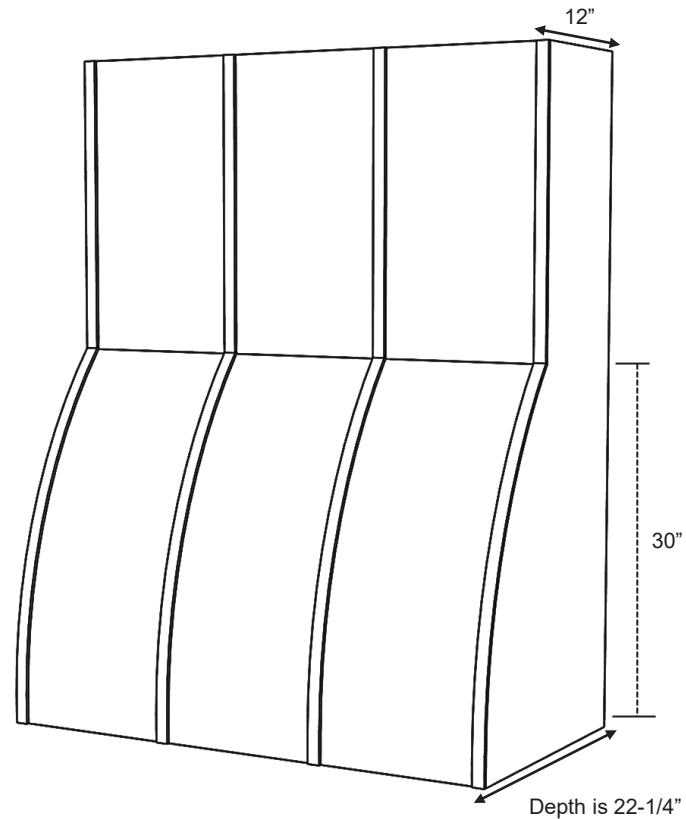

**NEW**

COMING SUMMER 2024

FOR OVERALL HEIGHTS: 36" – 60"

FOR OVERALL HEIGHT: 30"

ER500 Series 42 x 30 (ER500)

ER500 Series 42 x 54 (ER500)  
Shown with optional Hardwood Battens

### ER500 Series

Standard Widths	30, 36, 42, 48, 54, 60 (Reduced widths available)
Standard Heights	30, 36, 42, 48, 54, 60 (Reduced heights available)
Removable Options	Not available
Available Options	Hardwood Battens (See batten options page)
Ventilation	Hood will be same width as available vent width. Example: To use a 36" vent model, the hood should be a minimum of 36" wide.
Grain Direction	Vertical

Standard Heights: 30, 36, 42, 48, 54, 60

**NEW**

COMING SUMMER 2024

ER500

- ER500 30
- ER500 36
- ER500 42
- ER500 48
- ER500 54
- ER500 60