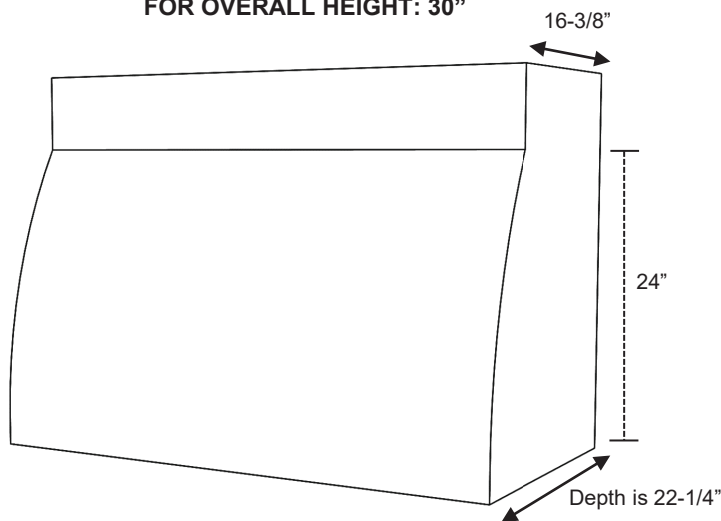

**NEW**

COMING SUMMER 2024

FOR OVERALL HEIGHTS: 36" – 60"

FOR OVERALL HEIGHT: 30"

ER500 Series 42 x 30 (ER500)

ER500 Series 42 x 54 (ER500)  
Shown with optional Hardwood Battens

### ER500 Series

Standard Widths	30, 36, 42, 48, 54, 60 (Reduced widths available)
Standard Heights	30, 36, 42, 48, 54, 60 (Reduced heights available)
Removable Options	Not available
Available Options	Hardwood Battens (See batten options page)
Ventilation	Hood will be same width as available vent width. Example: To use a 36" vent model, the hood should be a minimum of 36" wide.
Grain Direction	Vertical

Standard Heights: 30, 36, 42, 48, 54, 60

**NEW**

COMING SUMMER 2024

ER500

- ER500 30
- ER500 36
- ER500 42
- ER500 48
- ER500 54
- ER500 60